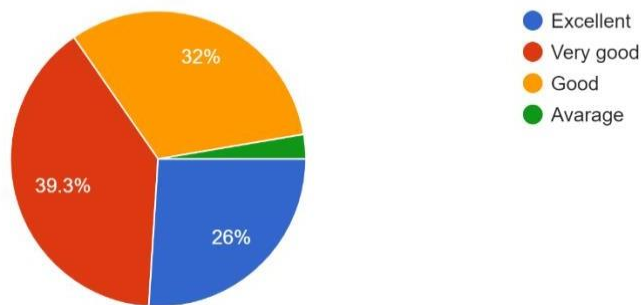

Student grievance facility was
150 responses