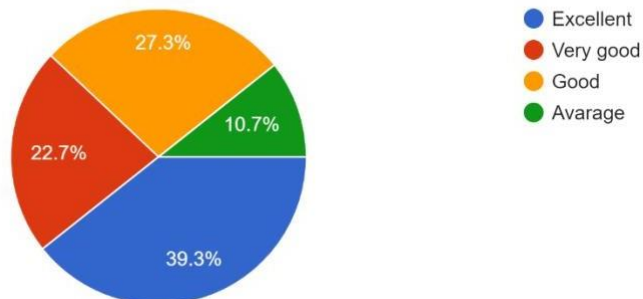

Principal
Shahid Matangini Hazra Govt. General Degree
College for Women
Chakshrikrishnapur-Kulberia::Kulberia::Purba Medinipur
721649