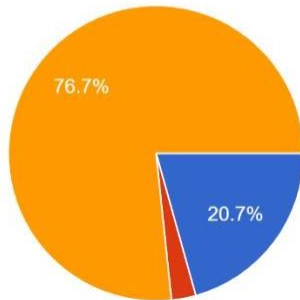

Which teaching mode was followed by the teacher?

150 responses

- Conventional teaching
- Smart teaching
- Both conventional and smart teaching mode

The internal assessment work will make an improvement on your course grade

150 responses