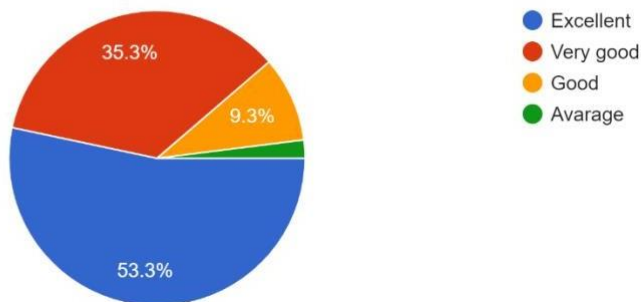

**5. ANALYSIS OF FEEDBACK COLLECTED FROM ALUMNI
2022-2023**

SUMMARY REPORT

In the academic session, feedback was obtained through Google form. Total 150 feedback was received from the Alumni on UG course.

Academic ambience of the institute was
150 responses

The syllabus is need based and up to date, with focus on contemporary development
150 responses