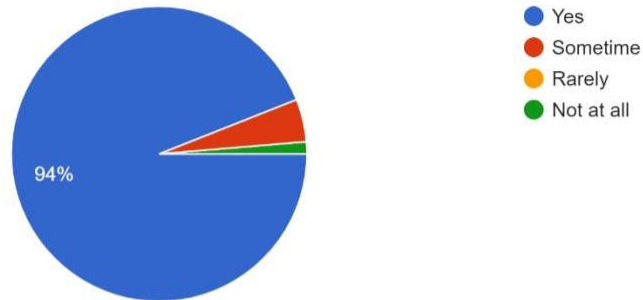

Did the teacher encourage student participation in the class

150 responses

How much of the syllabus was covered in the class

150 responses