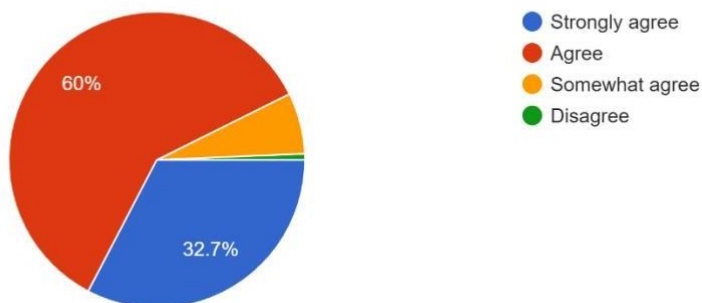

Will you provided lesson plan/syllabus distribution at the beginning of each semester
150 responses