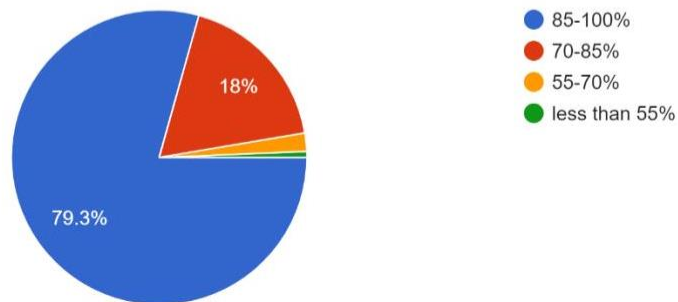

Principal
Shahid Matangini Hazra Govt. General Degree
College for Women
ChaksriKrishnapur-Kulberia::Kulberia::Purba Medinipur
721649

Did the teacher encourage student participation in the class

150 responses

How much of the syllabus was covered in the class

150 responses

Library facilities for the course were

150 responses

Principal
Shahid Matangini Hazra Govt. General Degree
College for Women
Chakshrikrishnapur-Kulberia::Kulberia::Purba Medinipur
721649