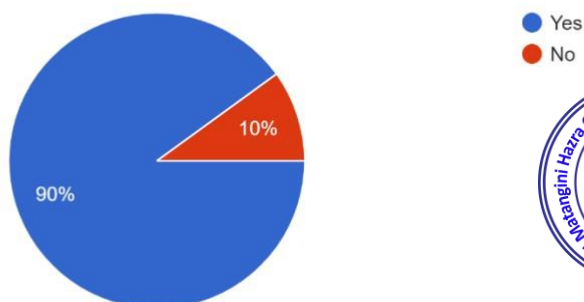

**5. ANALYSIS OF FEEDBACK COLLECTED FROM ALUMNI
2022-2023**

SUMMARY REPORT

In the academic session, feedback was obtained through Google form. Total 150 feedback was received from the Alumni on UG course.

Academic ambience of the institute was
150 responses

The syllabus is need based and up to date, with focus on contemporary development
150 responses

Will you provided lesson plan/syllabus distribution at the beginning of each semester
150 responses