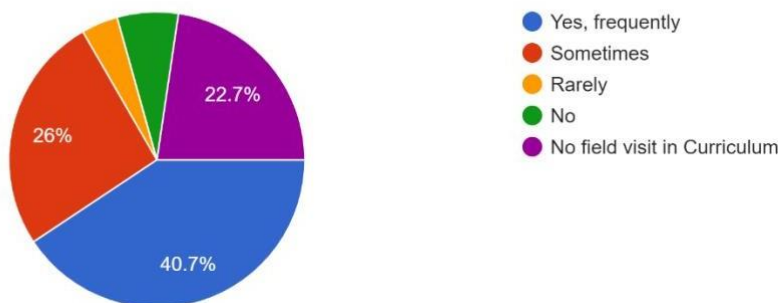

Did you undertake field visit as part of Curriculum?
150 responses